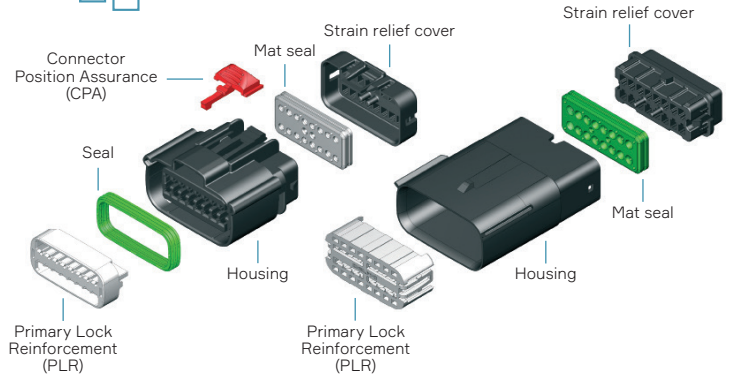

Visit [aptiv.com](https://www.aptiv.com)

Cavity count	Blade size (mm)	Gender	Dimensions W x H x L (mm)	Part number	CPA	Index	Color	Other indexes offered
2	1.5	F	36.6 x 20.9 x 24.2	15514573	Y	A	Black	B, C, D, E, F
2	1.5	M	56.8 x 17.6 x 18.8	15514550	N	A	Black	B, C, D, E, F
3	1.5	F	36.6 x 24.5 x 24.3	15514762	Y	A	Black	B, C, D, E, F
3	1.5	M	56.8 x 21.2 x 18.8	15514744	N	A	Black	B, C, D, E, F
4	1.5	F	36.6 x 27.9 x 24.1	15514524	Y	A	Black	B, C, D, E, F
4	1.5	M	56.8 x 24.6 x 18.8	15514500	N	A	Black	B, C, D, E, F
6	1.5	F	36.6 x 24.0 x 27.6	15513504	Y	A	Black	B, C, D, E, F
6	1.5	M	56.8 x 20.7 x 22.3	15513474	N	A	Black	B, C, D, E, F
8	1.5	F	36.6 x 27.5 x 27.6	15514667	Y	A	Black	B, C, D, E, F
8	1.5	M	56.8 x 24.2 x 21.9	15514651	N	A	Black	B, C, D, E, F
10	1.5	F	36.6 x 31.0 x 27.6	15514821	Y	A	Black	B, C, D, E, F
10	1.5	M	56.8 x 27.7 x 21.9	15514807	N	A	Black	B, C, D, E, F
12	1.5	F	36.6 x 34.5 x 27.6	15514623	Y	A	Black	B, C, D, E, F
12	1.5	M	56.8 x 31.2 x 21.9	15521147	N	A	Black	B, C, D, E, F
16	1.5	F	36.6 x 41.6 x 27.4	15514473	Y	A	Black	B, C, D, E, F
16 ¹	1.5	M	56.8 x 38.2 x 22.3	15521020	N	A	Black	B, C, D, E, F
16 ²	1.5	M	56.8 x 38.2 x 22.3	35021687	N	A	Black	B, C, D, E, F

¹ with 7 mm clip slot

² with 11 mm clip slot

Please, contact an Aptiv representative for the full part number list.

DIMENSION MEASUREMENT SAMPLE

EXPLODED VIEW

COMPATIBLE WITH

Part numbers, specifications, dimensions and performance data in this document are for general references only and are subject to change without notice. To verify product information, please contact an Aptiv representative.